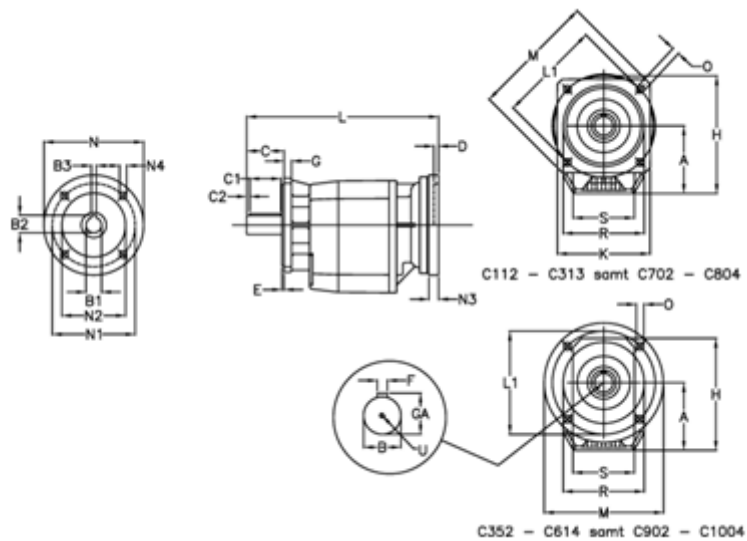

Article number: 40600802592440

Description: Helical gearbox
C802F-25,9-P100B5

Measures

A = 247.0	D = 4.5	L1 = 350	R = 320
B = 80	E = 5	M = 400	S = 300
B1 = 28	F = 22	N = 250	U = M20x42
B2 = 31.3	G = 20	N1 = 215	
B3 = 8	GA = 85.0	N2 = 180	
C = 140	H = 422.0	N3 = 0	
C1 = 110	K = 350	N4 = M12x16	
C2 = 15	L = 543.0	O = 18.0	